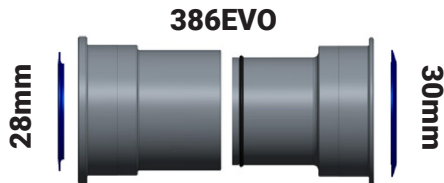

1mm Cover
FOR 3-BOLT DM CRANKS ROAD
2mm Cover
FOR INTEGRATED SPIDER CRANKS ROAD

BB PART #
79-4001R
79-5001R

2mm Cover
ALL CRANKS
(Stepped Cover)