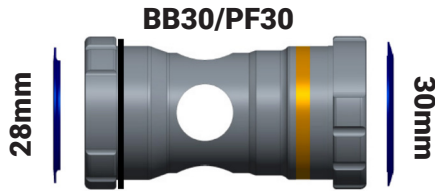

**28mm I.D.**  
**LEFT/NON-DRIVE**

**M30 BB DUST COVER GUIDE**

*Only 1 cover per side!*

**30mm I.D.**  
**RIGHT/DRIVE**

**BB PART #**  
68-0201B  
68-5201B

**2mm Cover**  
ALL CRANKS  
*(Stepped Cover)*

**1mm Cover**  
FOR 3-BOLT DM CRANKS ROAD & MTB  
**2mm Cover**  
FOR INTEGRATED SPIDER CRANKS ROAD  
**5mm Cover**  
FOR INTEGRATED SPIDER CRANKS MTB

**BB PART #**  
68-4001R  
68-5401B

**2mm Cover**  
ALL CRANKS  
*(Stepped Cover)*

**1mm Cover**  
FOR 3-BOLT DM CRANKS ROAD & MTB  
**2mm Cover**  
FOR INTEGRATED SPIDER CRANKS ROAD  
**5mm Cover**  
FOR INTEGRATED SPIDER CRANKS MTB