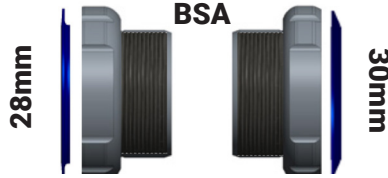

**28mm I.D.**  
**LEFT/NON-DRIVE**

**M30 BB DUST COVER GUIDE**

*Only 1 cover per side!*

**30mm I.D.**  
**RIGHT/DRIVE**

**BB PART #**  
68-0201B  
68-5201B

**2mm Cover**  
ALL CRANKS  
*(Stepped Cover)*

**1mm Cover**  
FOR 3-BOLT DM CRANKS ROAD & MTB  
**2mm Cover**  
FOR INTEGRATED SPIDER CRANKS ROAD  
**5mm Cover**  
FOR INTEGRATED SPIDER CRANKS MTB