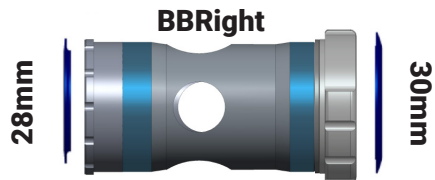

1mm Cover
FOR 3-BOLT DM CRANKS ROAD
2mm Cover
FOR INTEGRATED SPIDER CRANKS ROAD

BB PART #
47-0000

2mm Cover
ALL CRANKS
(Stepped Cover)